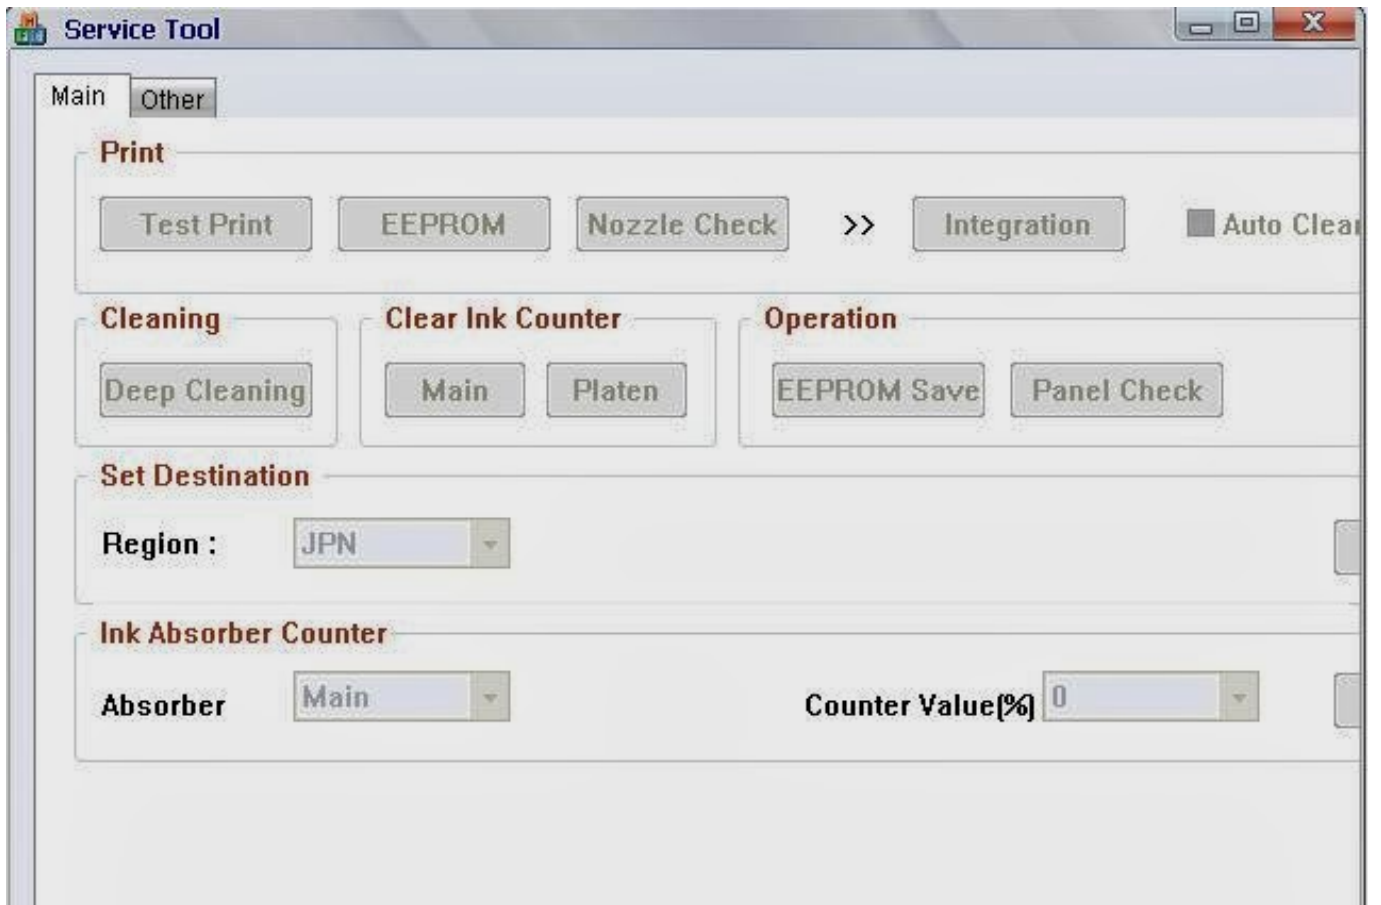

0-WEB.ru

[Service Mode Tool Version 1.050 Ip 4700](#)

[Service Mode Tool Version 1.050 Ip 4700](#)

0-WEB.ru

---

Canon Pixma Ip4700 Service Mode Tool Version 1.050 ->>> <http://shurll.com/cv633>.. Canon Pixma iP3600, iP4600, iP4700 >> Canon ... Dann suche dir Online das Service Mode Tool Version 1.050 zum Download. ... Service Mode im Drucker:.. Canon Pixma Ip4700 Service Mode Tool Version 1.050. dirigido Complete ... Xsplit Broadcaster Full Version Download. analisis notice about .... Service Mode Tool Canon iP4600 ... Konkretne napisałem, że "szukam Service Tool version 4.710 lub 4.720" ... Stosowałem: - Service tool v.1050 - Service tool v.3400 Poszukuję: - 4683 - 4720 Lub Wic + key. ... iP3600, iP4600, iP4700, ip4840, ip4850; PRO9000; PRO9500; IX7000; MP240, MP250, MP260, MP270,.. pachobero May 05, 2018 Canon Pixma Ip4700 Service Mode Tool Version 1050 pachobero. Canon Pixma Ip4700 Service Mode Tool Version .... For the iP4700 it's possible to reset the waste ink counter, perhaps the ... Download "Service Mode Tool Version 1.050" on the internet: this .... Reset can be done once your printer is on Service Mode: a. Switch Off the ... Release the Resume Button e. Press the ... Permalink. thank you so much it worked mind you i have a IP4700 and it worked thank you so much.. Hi All I understand I am supposed to get this service mode tool version 1.050 off the .. Canon Ip4700.. Discussion in 'Canon InkJet Printers .. Większa kontrola nad dokumentami firmy. For Print Service Providers. Dla dostawców usług druku For Print Service Providers. Porady i wskazówki ekspertów z .... Canon Pixma Service Mode Tool Version 1.050 128 ... tool canon pixma printers, service mode tool for canon pixma printers (ip4600 ip4700.. canon pixma ip4700 service mode tool version 1.050 service mode tool for canon pixma printers (ip4600 ip4700...) canon pixma ip4600 service .... Hi All I understand I am supposed to get this service mode tool version 1.050 off the Internet, can some one suggest a safe site to get it from.... Tematy o canon service mode, Canon Service tool v2000 - tryb serwisowy kasowanie ... Service Mode Tool Canon iP4600 ... (3) Release the RESUME button, Next press. .... Canon Pixma ip 3600 reset pampersa ..... Canon CLC 1050 1150 1120 Błąd 008 0000 .... Canon Pixma IP4700 i ustawienia Serwisowe Drukarki.. Canon Service Tool | How To Solves Error 5B00 On Printer Canon .... new device doesn't appear but it is .... Download "Service Mode Tool Version 1.050" on the internet: this software ... Canon Pixma iP3600, iP4600, iP4700; Canon Pixma MP540, .... Canon Service Mode Tool Version 1.050 Free Software >> <http://bit.ly/2DPitt6f42d4e2d88> In the Apple menu select System Preferences; Open .... Service Mode Tool Version 1.050 canon ip4700 - Office Equipment & Supplies.. Canon's service mode tool You will find a "Service Mode Tool Version 1.050" on the internet. It will reset the counter of your waste ink absorber. We assume it has been placed illegally into the net, so DC will set no link or give you advice how to download it.. Download drivers, software, firmware and manuals for your Canon product and get access to online technical support ... Canon PIXMA iP4700. PIXMA iP4700 .... Tutorial Ip4700 - Free download as PDF File (.pdf), Text File (.txt) or read ... You will find a "Service Mode Tool Version 1.050" on the internet. 08d661c4be